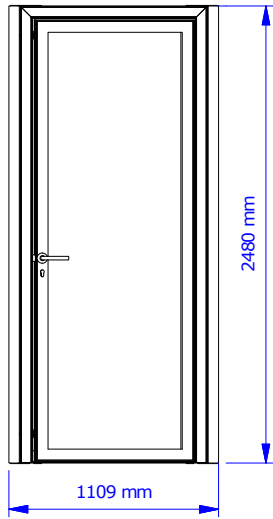

Client		Project	SU001	Page 3 / 3
Ref.		Author	MDK	
Date	22/12/16	Version		

+32 (0)9 381 54 70 - www.aluision.com