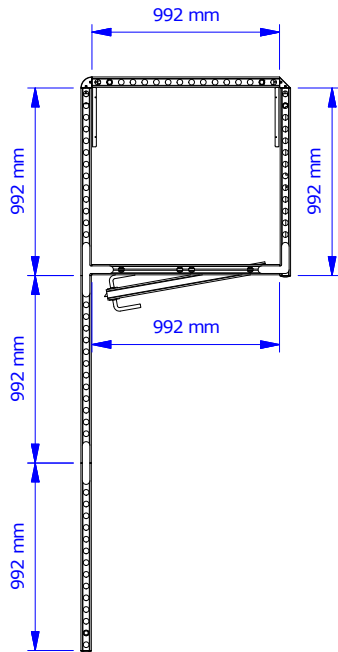

Client		Project	SU001	Page 3 / 3
Ref.		Author	MDK	
Date	22/12/16	Version		

+32 (0)9 381 54 70 - www.aluision.com