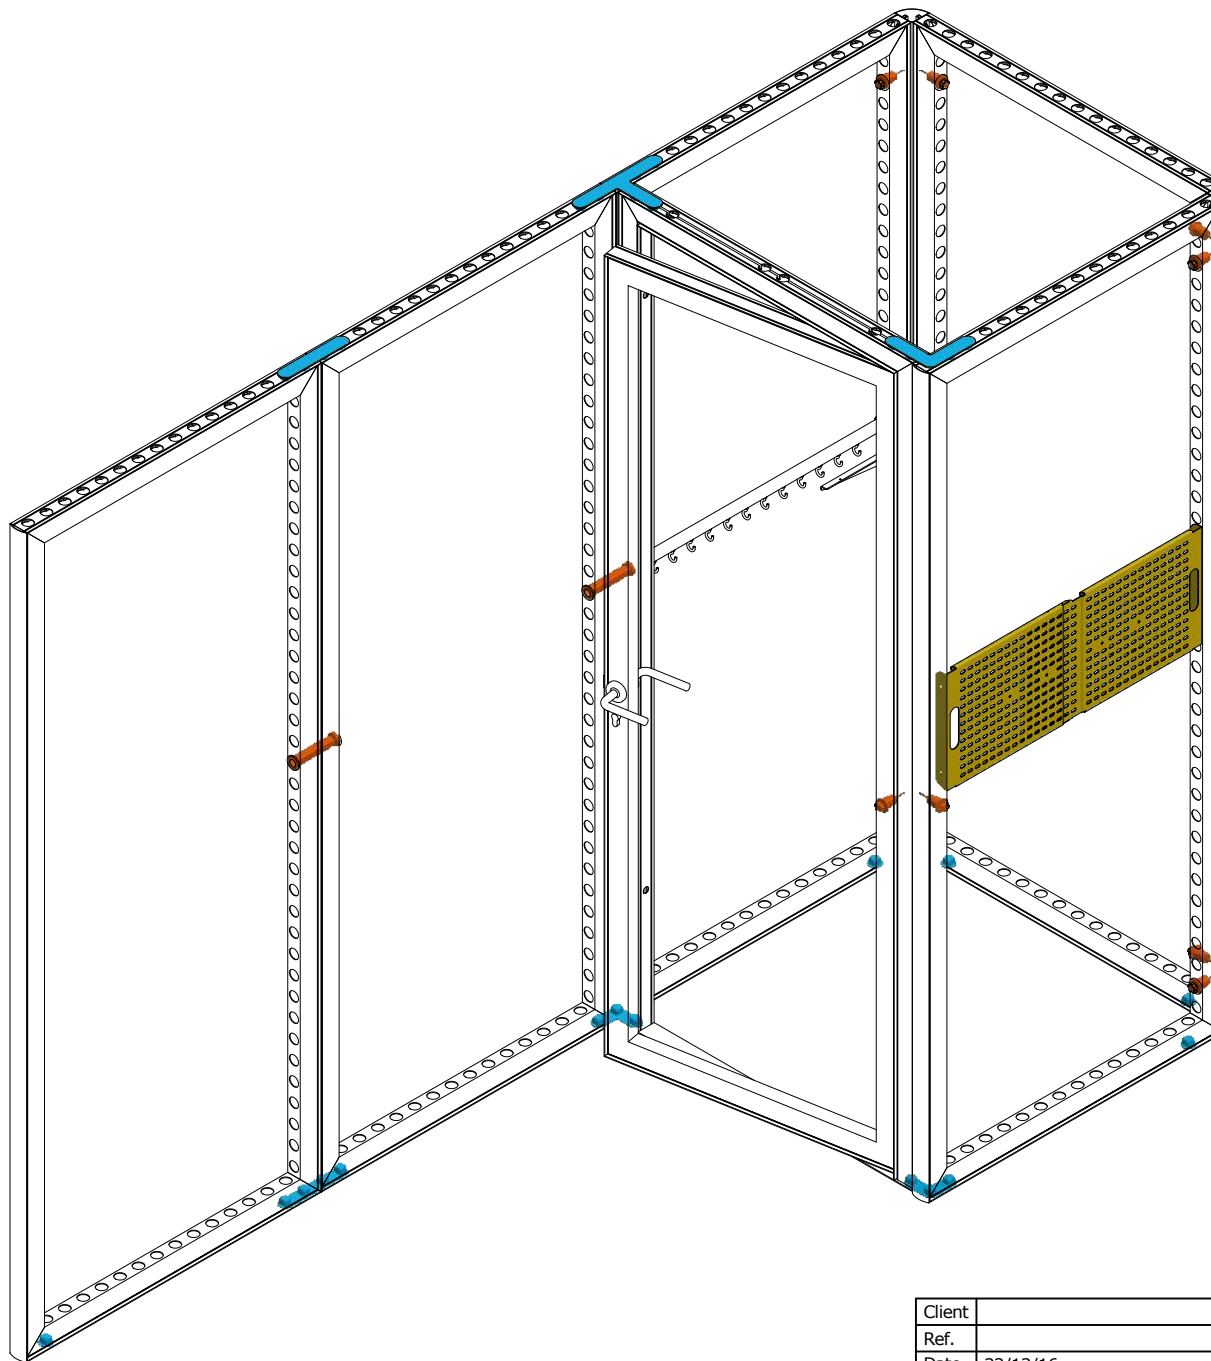

Client		Project	SU001	Page 2 / 3
Ref.		Author	MDK	
Date	22/12/16	Version		

+32 (0)9 381 54 70 - www.aluision.com