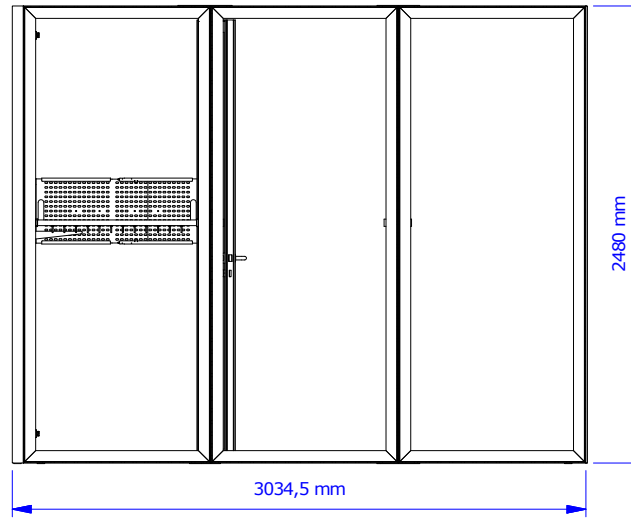

Client		Project	SU001	Page 3 / 3
Ref.		Author	MDK	
Date	22/12/16	Version		

+32 (0)9 381 54 70 - www.aluision.com