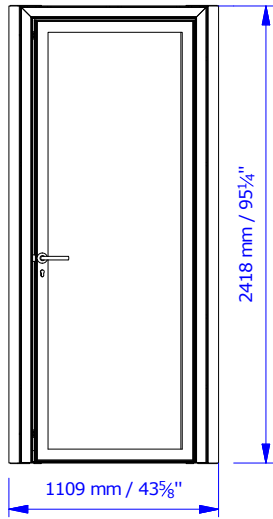

Client		Project	SU001	Page 3 / 3
Ref.		Author	MDK	
Date	12/01/17	Version		

O: (470)-252-3500 - www.aluvision.com