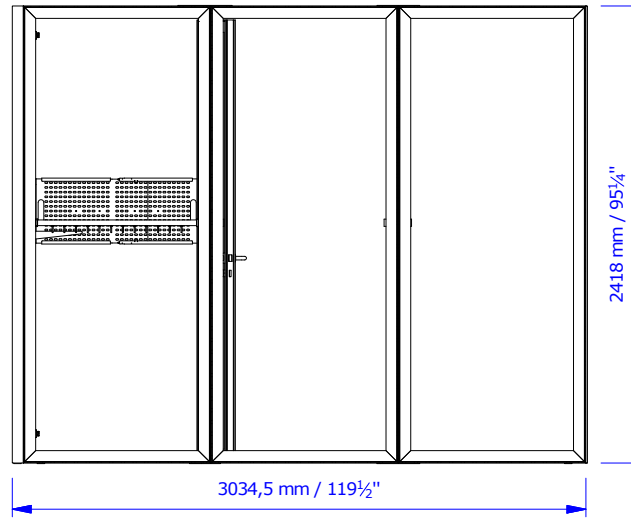

Client		Project	SU001	Page 3 / 3
Ref.		Author	MDK	
Date	12/01/17	Version		

O: (470)-252-3500 - www.aluvision.com