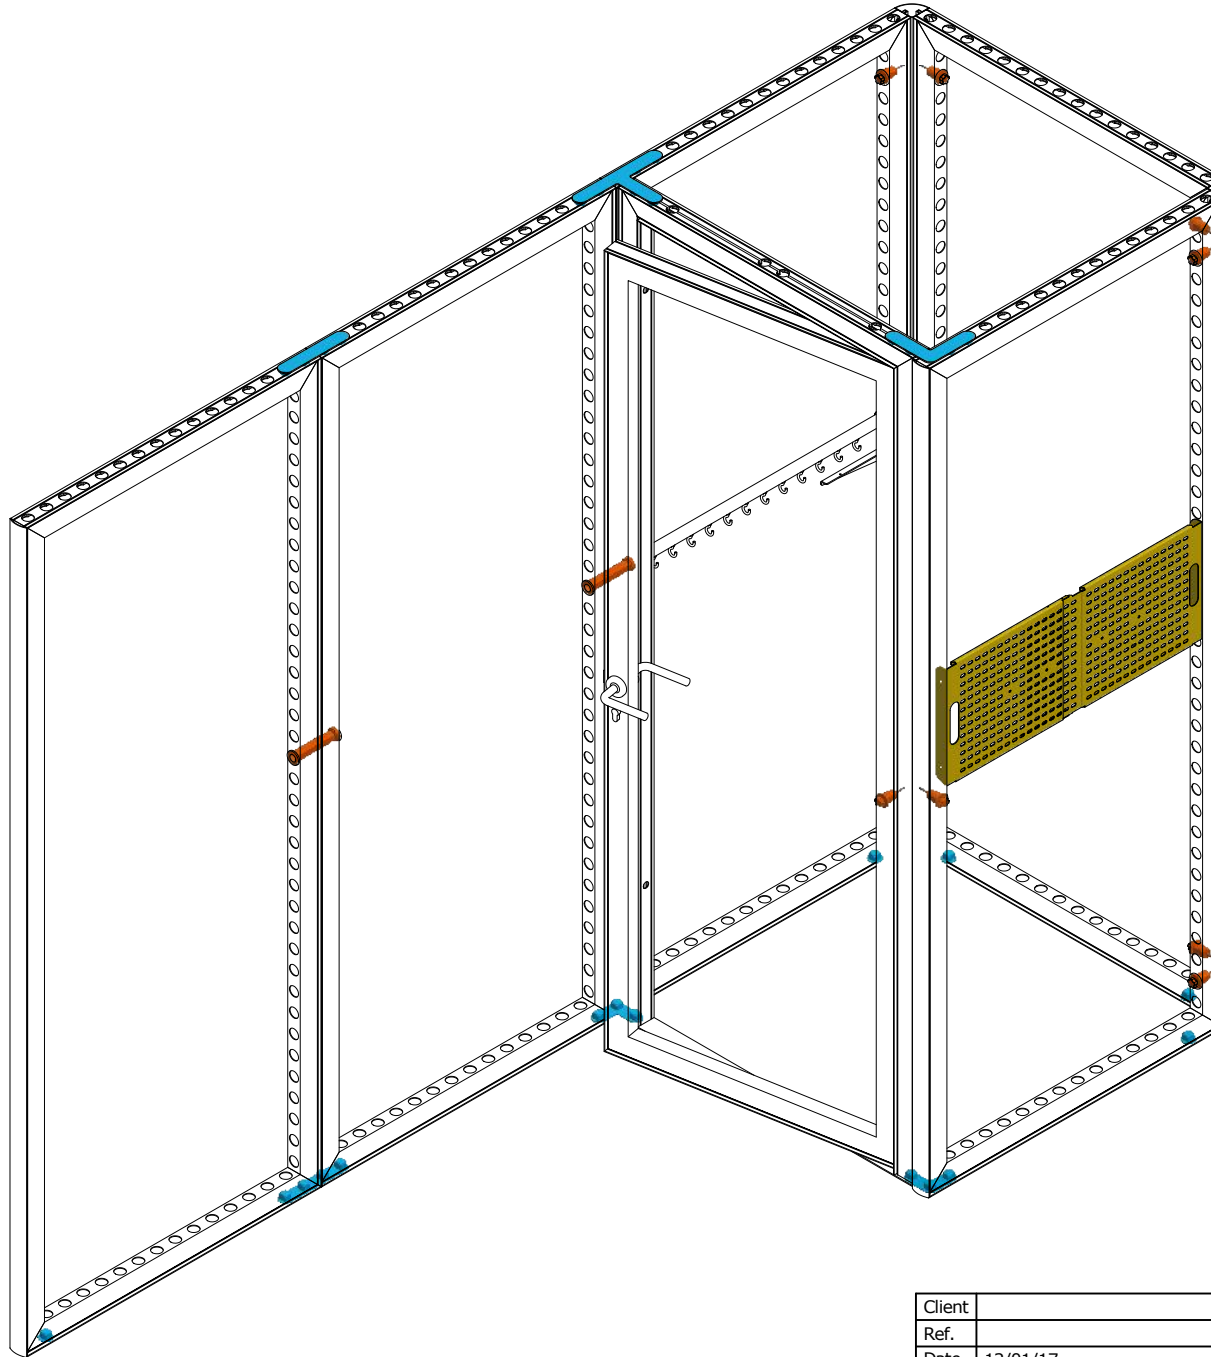

Client		Project	SU001	Page 2 / 3
Ref.		Author	MDK	
Date	12/01/17	Version		

O: (470)-252-3500 - www.aluvision.com