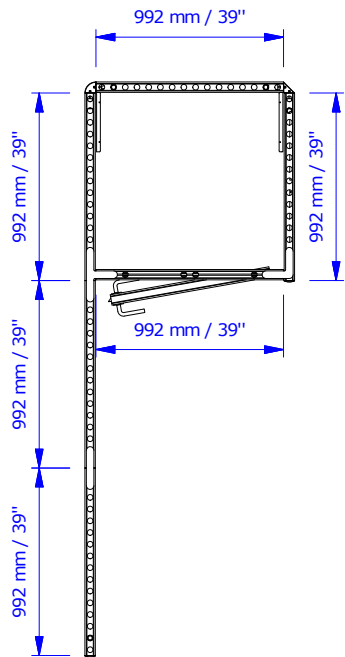

Client		Project	SU001	Page 3 / 3
Ref.		Author	MDK	
Date	12/01/17	Version		

O: (470)-252-3500 - www.aluvision.com