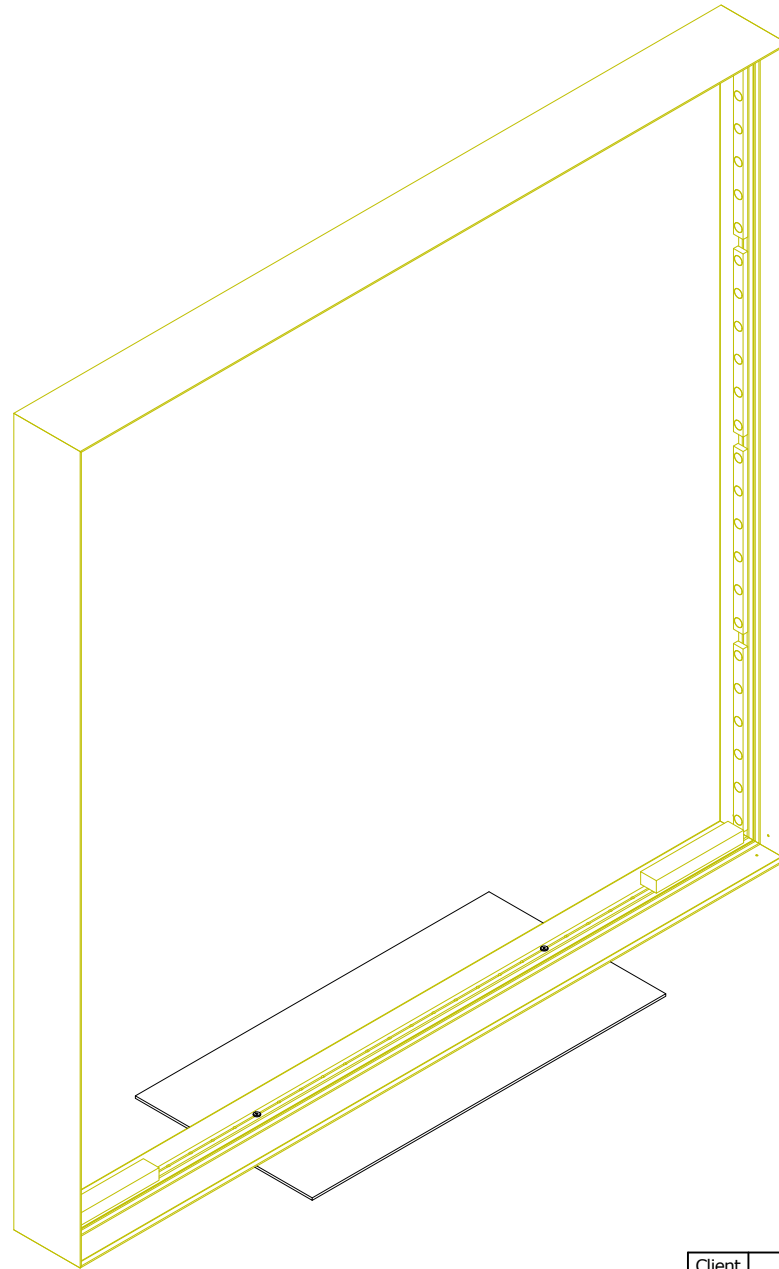

Pos	Description US	Qty	Comments US
1	Fab-186 bright A1 profile /m A	1	78.11" (1984mm) (90°V-90°V)
2	Fab-186 bright A1 profile /m A	2	78.11" (1984mm) (90°V-90°V)
3	Fab-186 bright A2 profile /m A	1	78.11" (1984mm) (90°V-90°V)
4	Basic-186 base V1 G	1	39,06"X19,53"

Client		Project	SU002	Page 1 / 3
Ref.		Author	MDK	
Date	10/08/17	Version		

O: (470)-252-3500 - www.aluvision.com

 Fabric double sided

Client		Project	SU002	Page 2 / 3
Ref.		Author	MDK	
Date	10/08/17	Version		