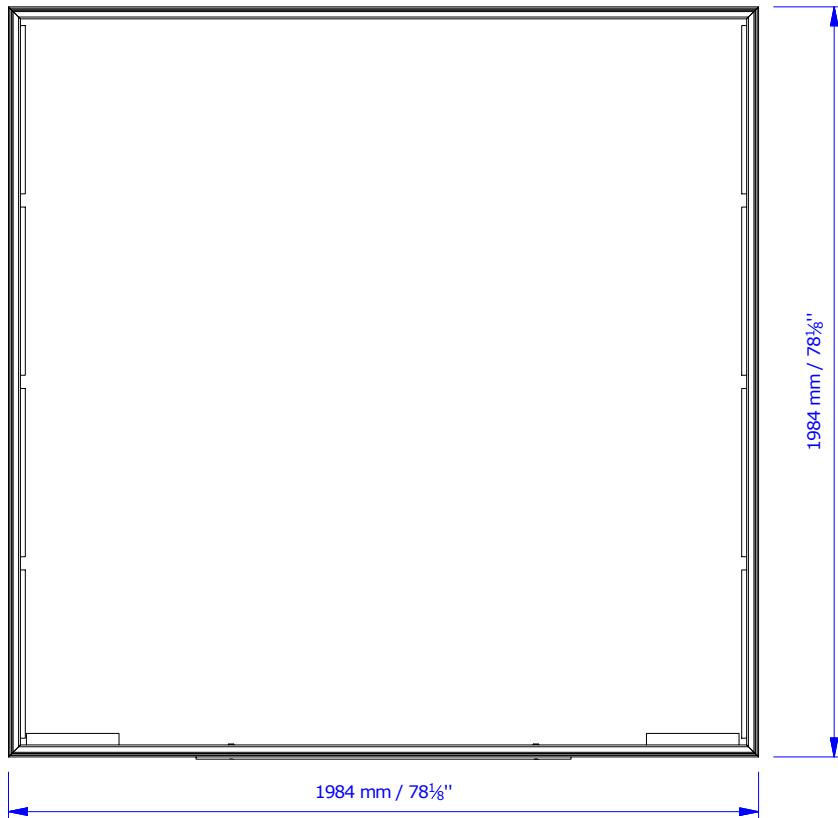

Client		Project	SU002	Page 3 / 3
Ref.		Author	MDK	
Date	10/08/17	Version		

O: (470)-252-3500 - www.aluvision.com