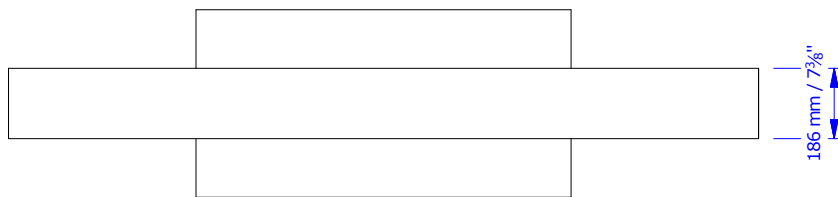

Client		Project	SU002	Page 3 / 3
Ref.		Author	MDK	
Date	10/08/17	Version		

O: (470)-252-3500 - www.aluvision.com