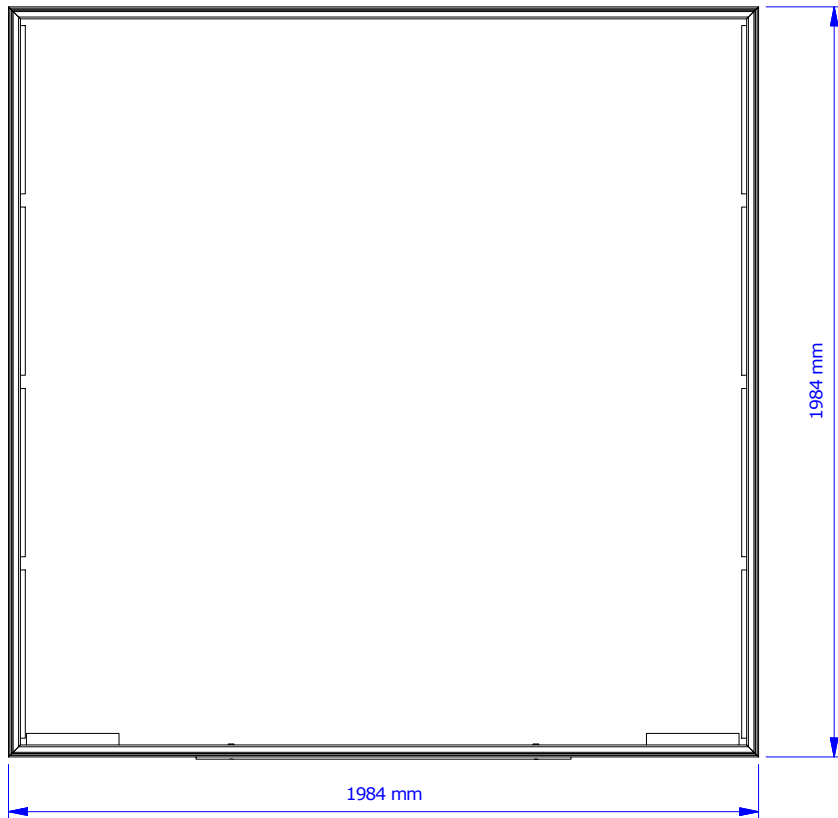

Client		Project	SU002	Page 3 / 3
Ref.		Author	MDK	
Date	10/08/17	Version		

+32 (0)9 381 54 70 - www.aluvision.com