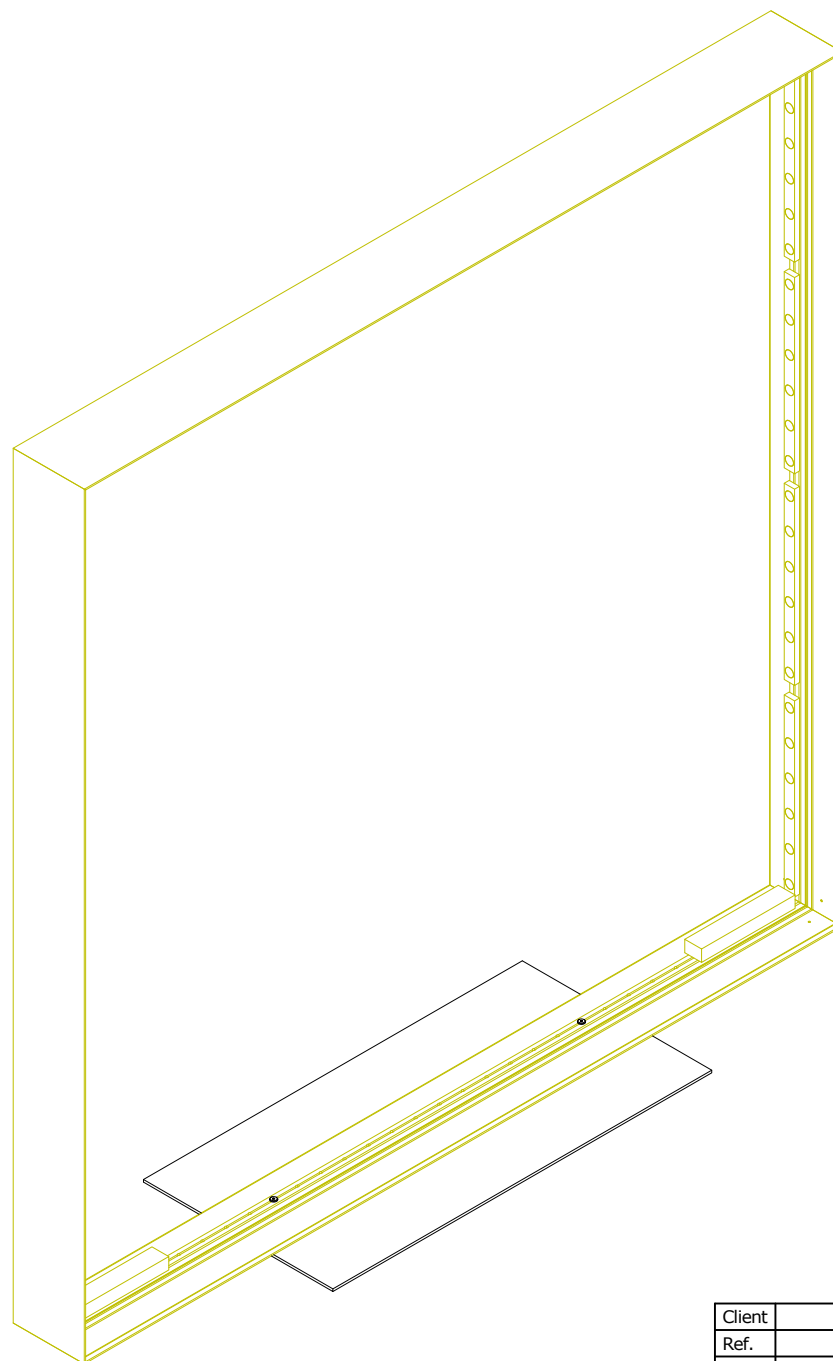

Pos	Description EU	Qty	Comments EU
1	Basic-186 base V1 G	1	992 mm * 496,000 mm
2	Fab-186 bright A1 profile /m A	1	1984mm (90°V-90°V)
3	Fab-186 bright A1 profile /m A	2	1984mm (90°V-90°V)
4	Fab-186 bright A2 profile /m A	1	1984mm (90°V-90°V)

Client		Project	SU002	Page 1 / 3
Ref.		Author	MDK	
Date	10/08/17	Version		

+32 (0)9 381 54 70 - www.aluision.com

 Fabric double sided

Client		Project	SU002	Page 2 / 3
Ref.		Author	MDK	
Date	10/08/17	Version		