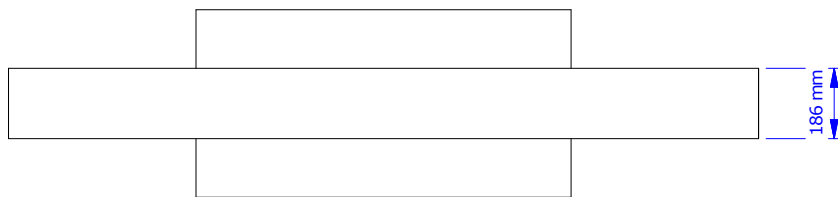

Client		Project	SU002	Page 3 / 3
Ref.		Author	MDK	
Date	10/08/17	Version		

+32 (0)9 381 54 70 - www.aluvision.com