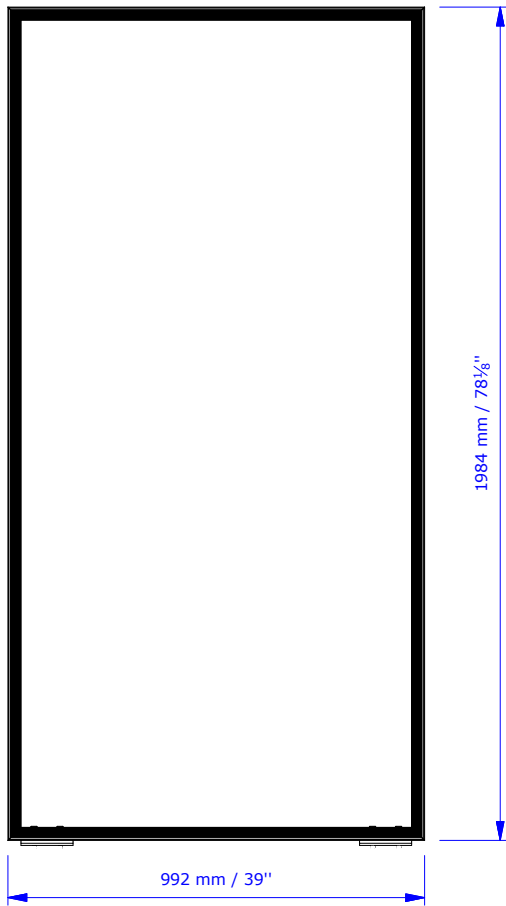

Client		Project	SU003	Page 4 / 4
Ref.		Author	MDK	
Date	12/01/17	Version		

O: (470)-252-3500 - www.aluvision.com